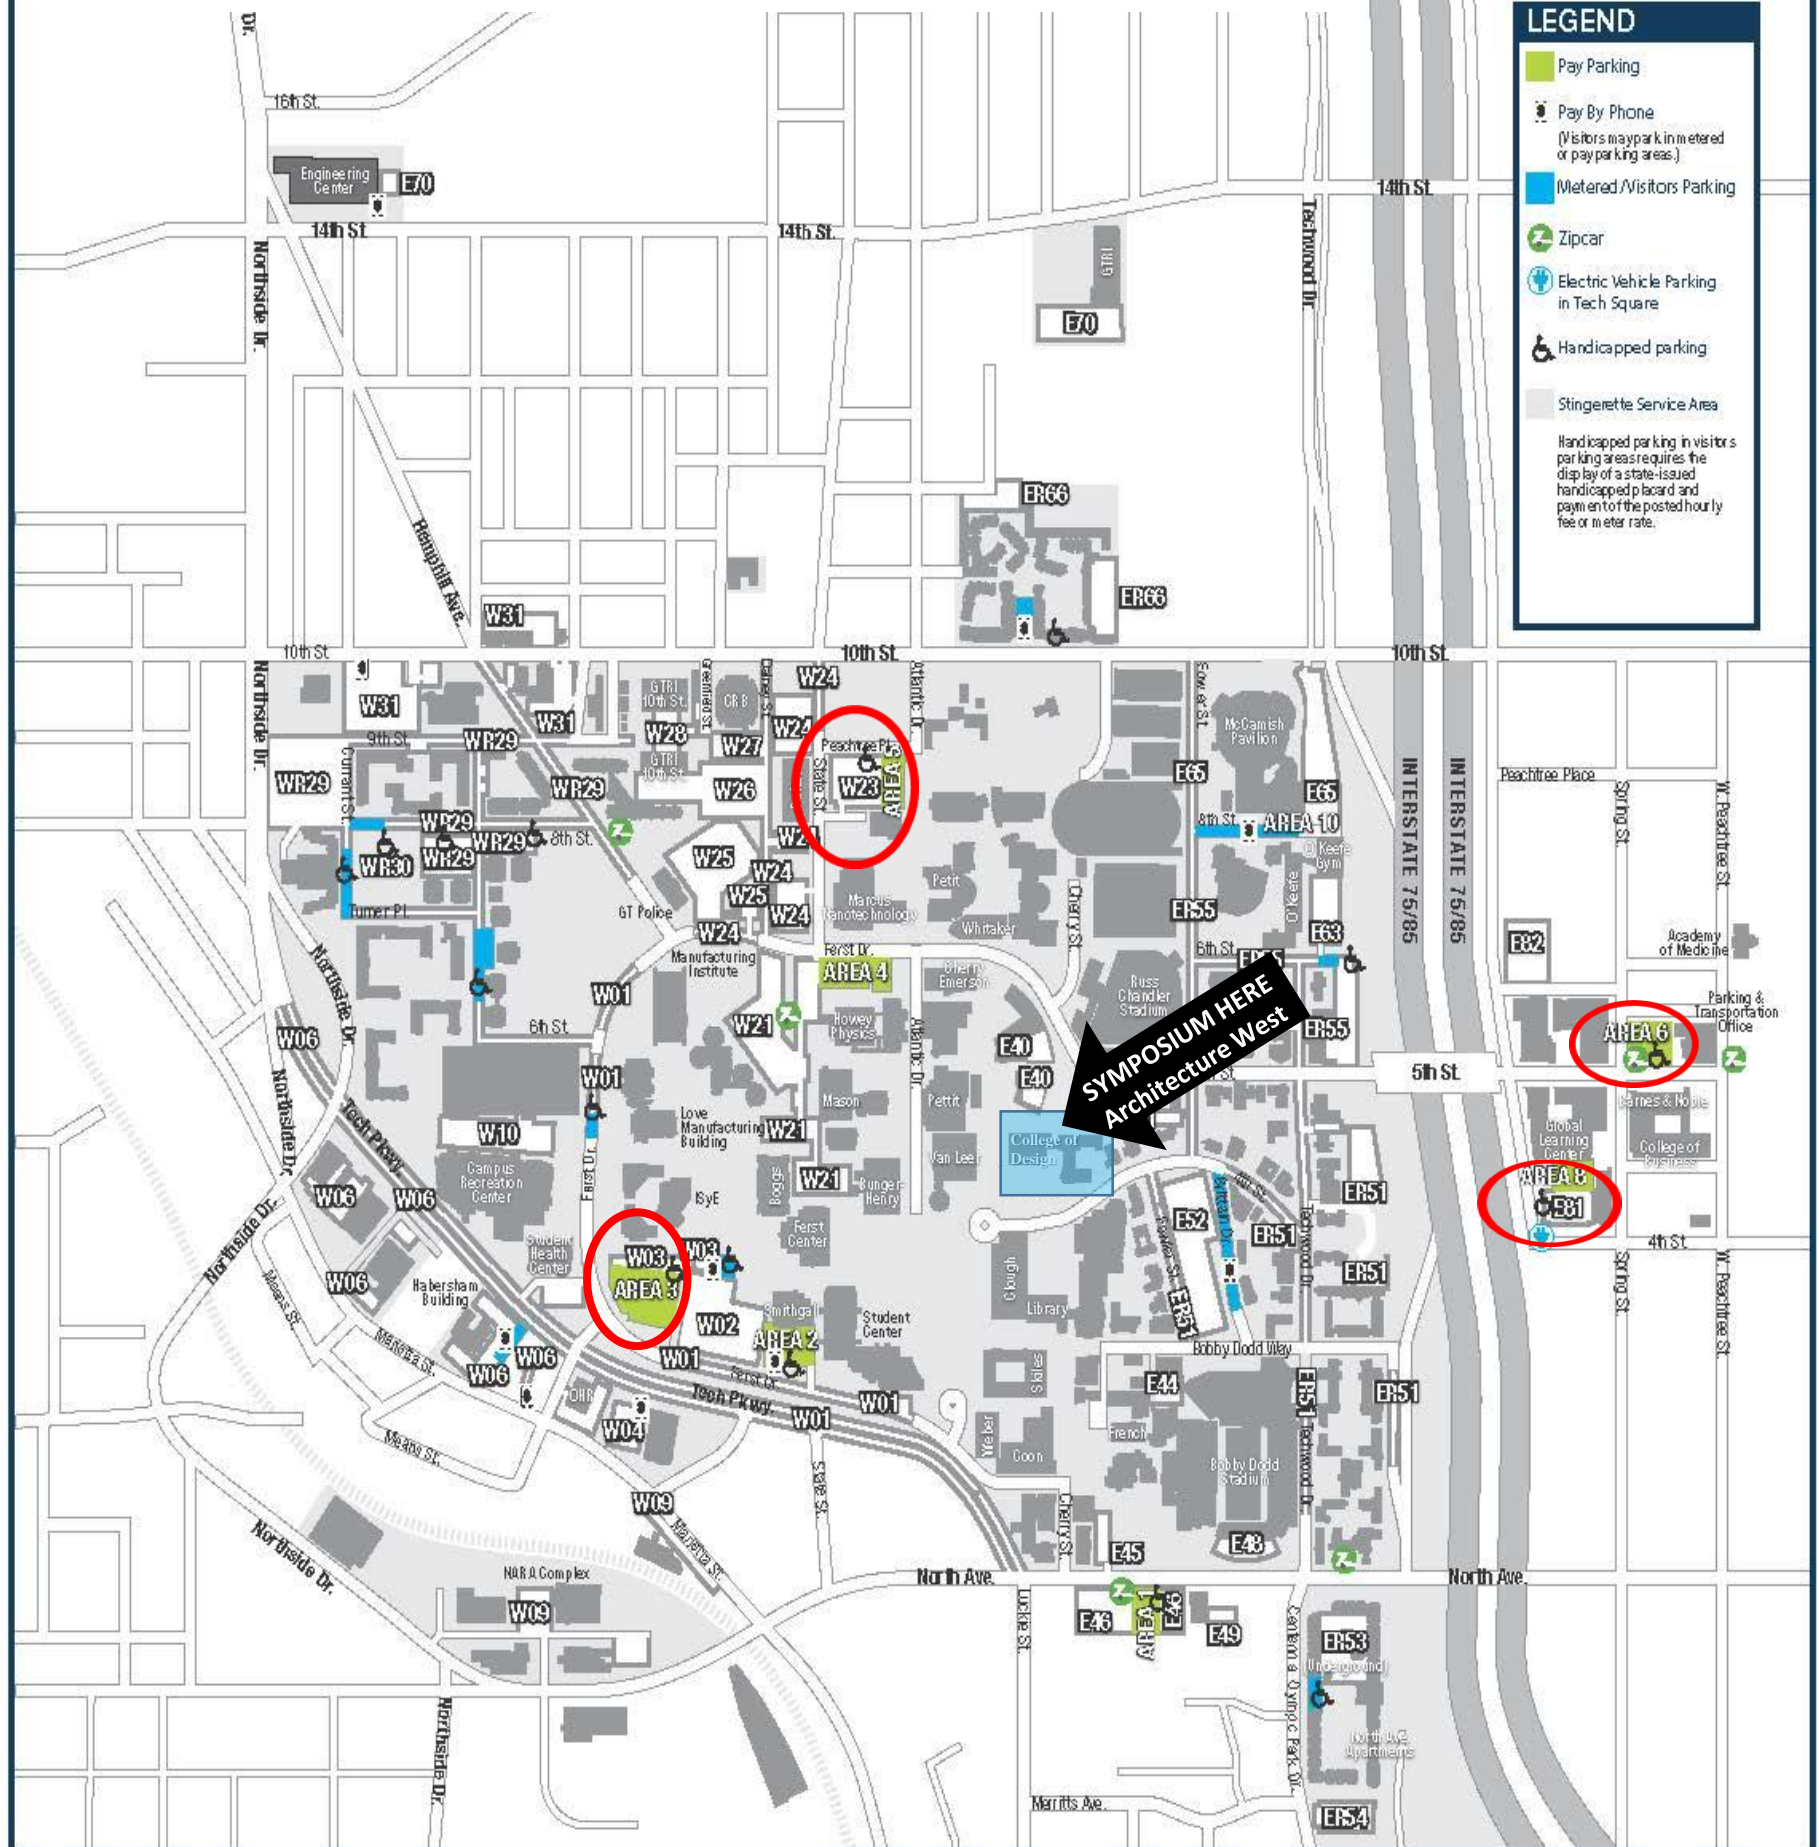

VISITORS

Designated parking areas listed below are subject to Georgia Tech parking fees.

Visitor Area 3 – Across from CRC/Health Center (this is closest to the College of Architecture)

Visitor Area 5 – W23 Deck Visitor Lot

Visitor Area 6 – Adjacent to the Parking & Transportation Office, across from Barnes & Noble

Visitor Area 8 – Adjacent to the Global Learning Center, across from Barnes & Noble

More Georgia Tech Visitor Parking & Transit Options: pts.gatech.edu/visitors

LEGEND

- Pay Parking
- Pay By Phone
(Visitors may park in metered or pay parking areas.)
- Metered/Visitors Parking
- Zipcar
- Electric Vehicle Parking in Tech Square
- Handicapped parking
- Stingerette Service Area

Handicapped parking in visitors parking areas requires the display of a state-issued handicapped placard and payment of the posted hourly fee or meter rate.